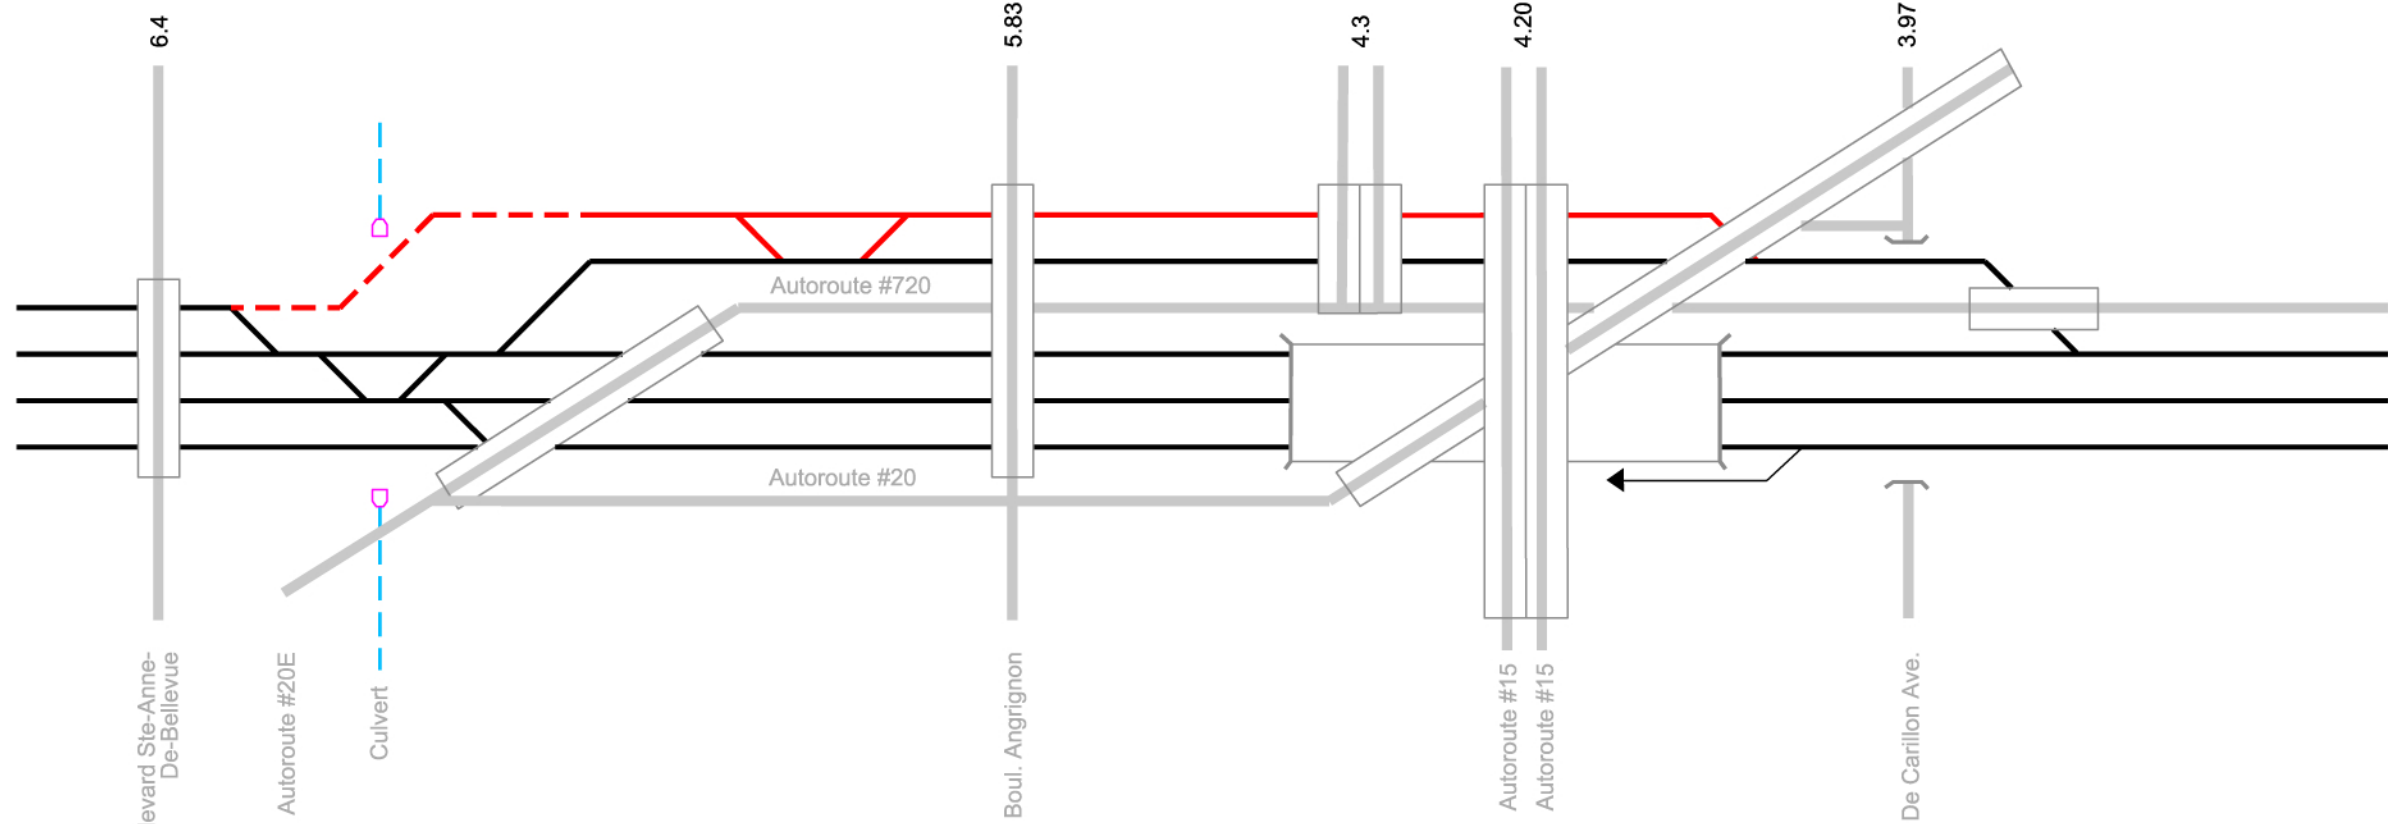

CN TURCOT

LEGEND:

- NEW TRACK
- - - UPGRADED TRACK
- EXISTING TRACK
- TRACK TO BE REMOVED
- C.P.R. TRACK
- WATERCOURSE CROSSING
- CULVERT CROSSING
- ROAD OVERPASS
- ROAD
- ROAD UNDERPASS