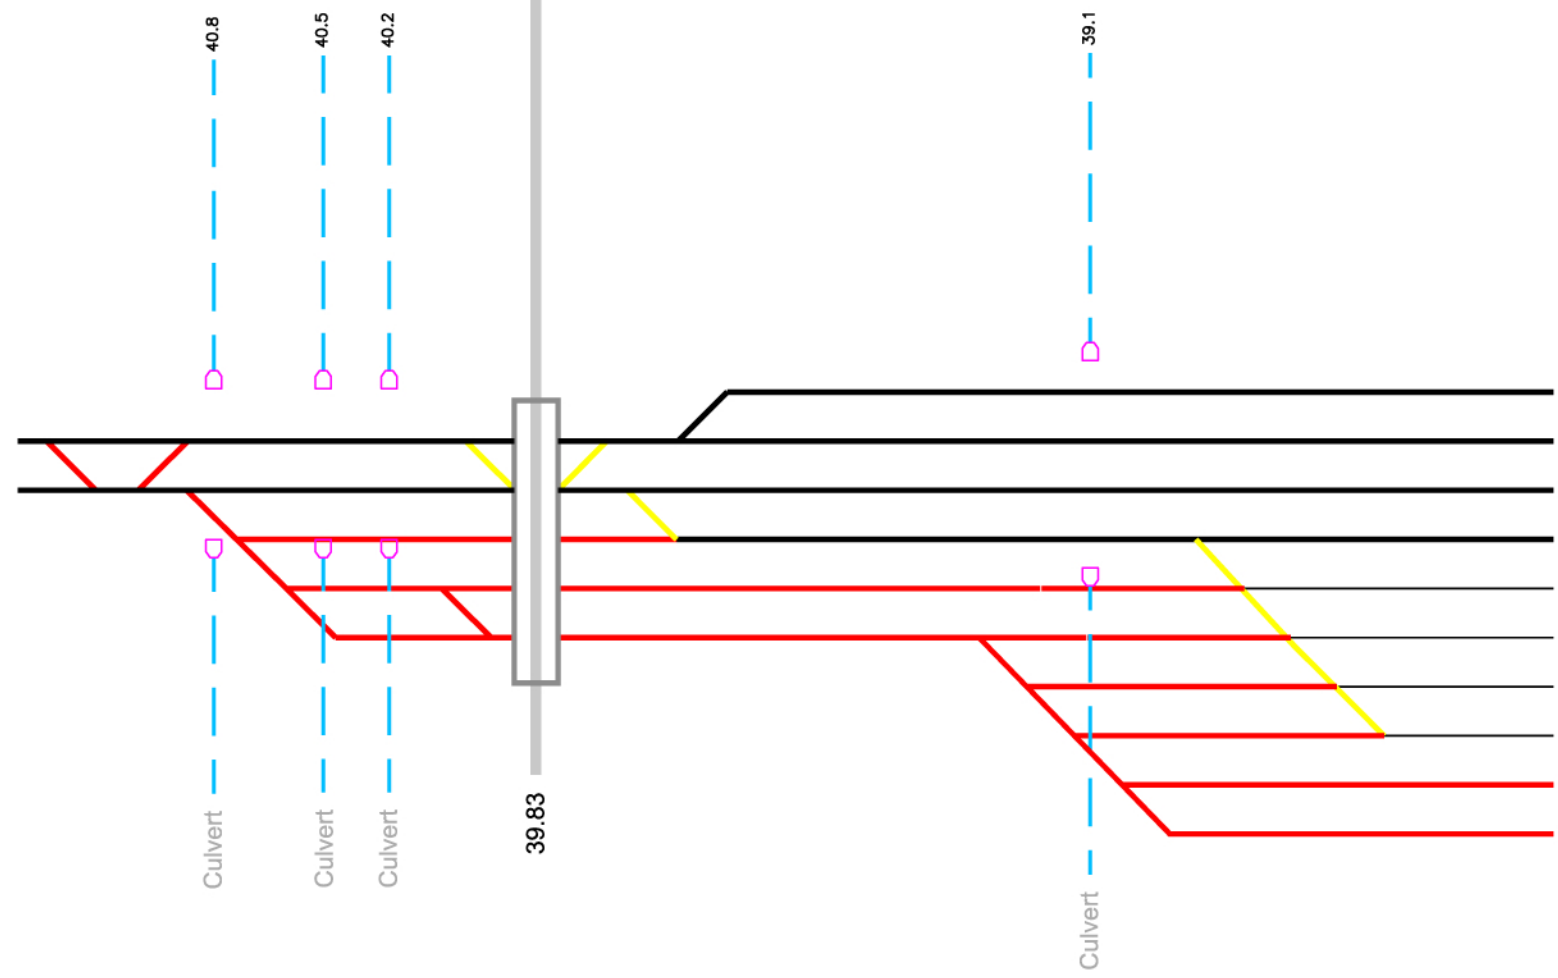

CN Coteau-Ouest

39.67

Rue STE-Catherine

LEGEND:

- NEW TRACK
- - - UPGRADED TRACK
- EXISTING TRACK
- TRACK TO BE REMOVED
- C.P.R. TRACK
- WATERCOURSE CROSSING
- CULVERT CROSSING
- ROAD OVERPASS
- ROAD
- ROAD UNDERPASS